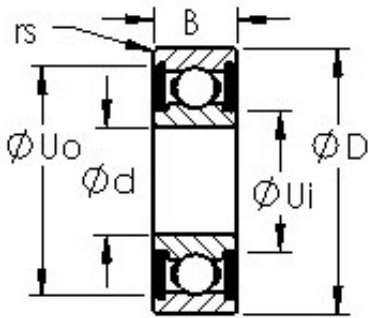

## Thk Environmental Axis.

### AST 628H-2RS Cojinetes de bolas profundas

Bearing No. 628H-2RS

Size	8x24x8 mm
Bore Diameter	8 mm
Outer Diameter	24 mm
Width	8 mm
Bearing Type	Sealed
Bore Dia (d)	8.0000
Outer Dia (D)	24.0000
Width (B)	8.0000
Radius (min) (rs)	0.300
Dynamic Load Rating (Cr)	2,833
Static Load Rating (Cor)	1,138
Max Speed (Grease) (X1000 RPM)	28
Max Speed (Oil) (X1000 RPM)	34
Max. Shaft Shoulder Dia. Inner (Ui)	11.9
Min. Housing Shoulder Dia., Outer (Uo)	19.900
Ball Qty	7
Ball Dia (Dw)	3.9690
Weight (g)	18.50
Precision	A1
Standard Clearance	K25
Material	Martensitic Stainless Steel

628H-2RS Bearing 2D drawings and 3D CAD models